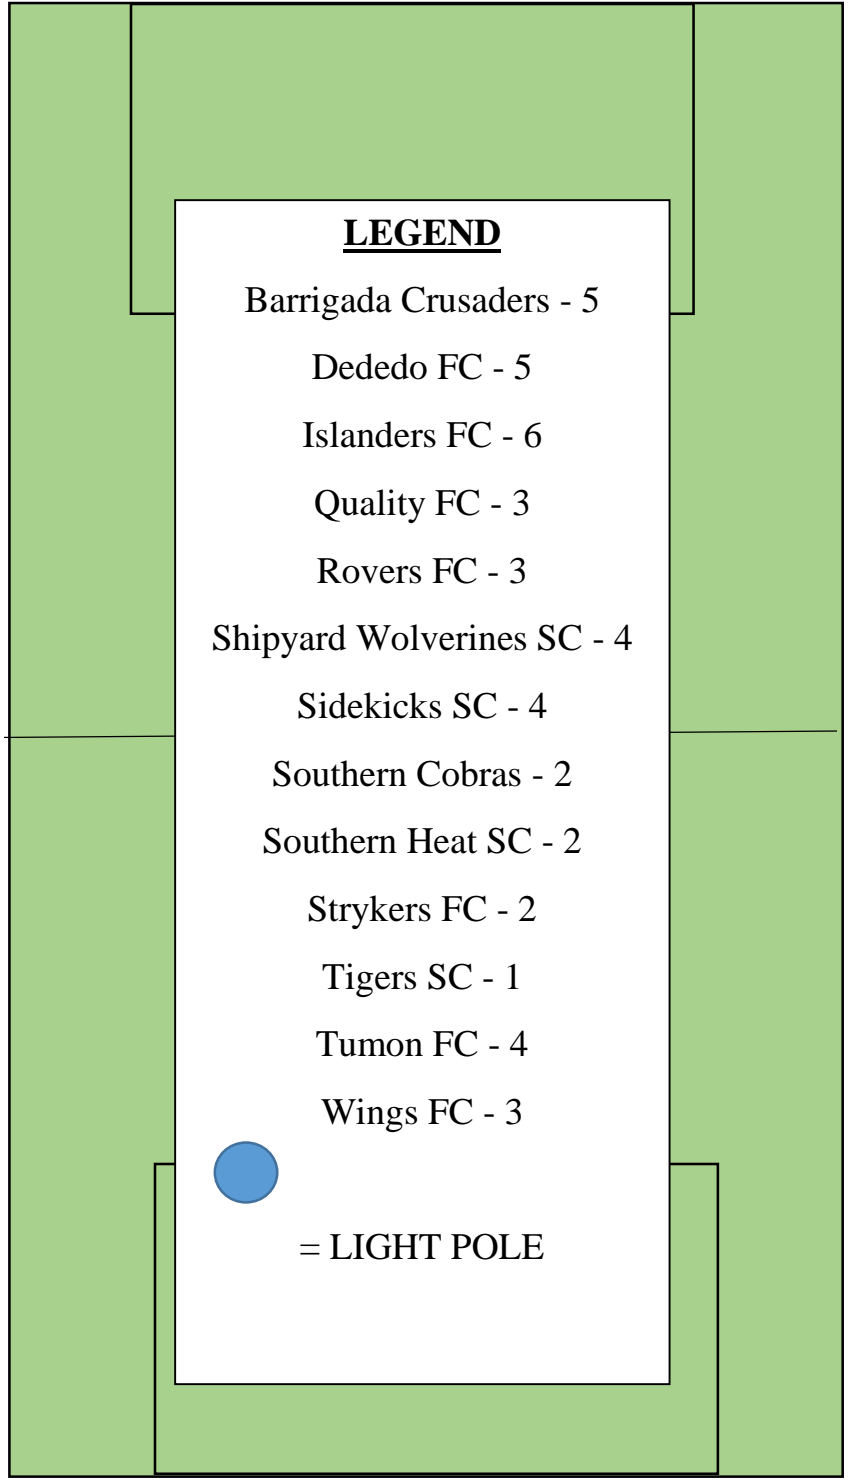

SH SH TIG BAR BAR BAR BAR BAR DED DED DED DED DED

TUM
TUM
TUM
TUM
ROV
ROV
ROV
QUA
QUA
QUA

WOL
WOL
WOL
WOL
STRY
STRY
SID
SID
SID
SID

ISL
ISL
ISL
ISL
ISL
ISL

WIN
WIN
WIN
COB
COB

GATE OPENING

LEGEND
Barrigada Crusaders - 5
Dededo FC - 5
Islanders FC - 6
Quality FC - 3
Rovers FC - 3
Shipyards Wolverines SC - 4
Sidekicks SC - 4
Southern Cobras - 2
Southern Heat SC - 2
Strykers FC - 2
Tigers SC - 1
Tumon FC - 4
Wings FC - 3

= LIGHT POLE

PARKING